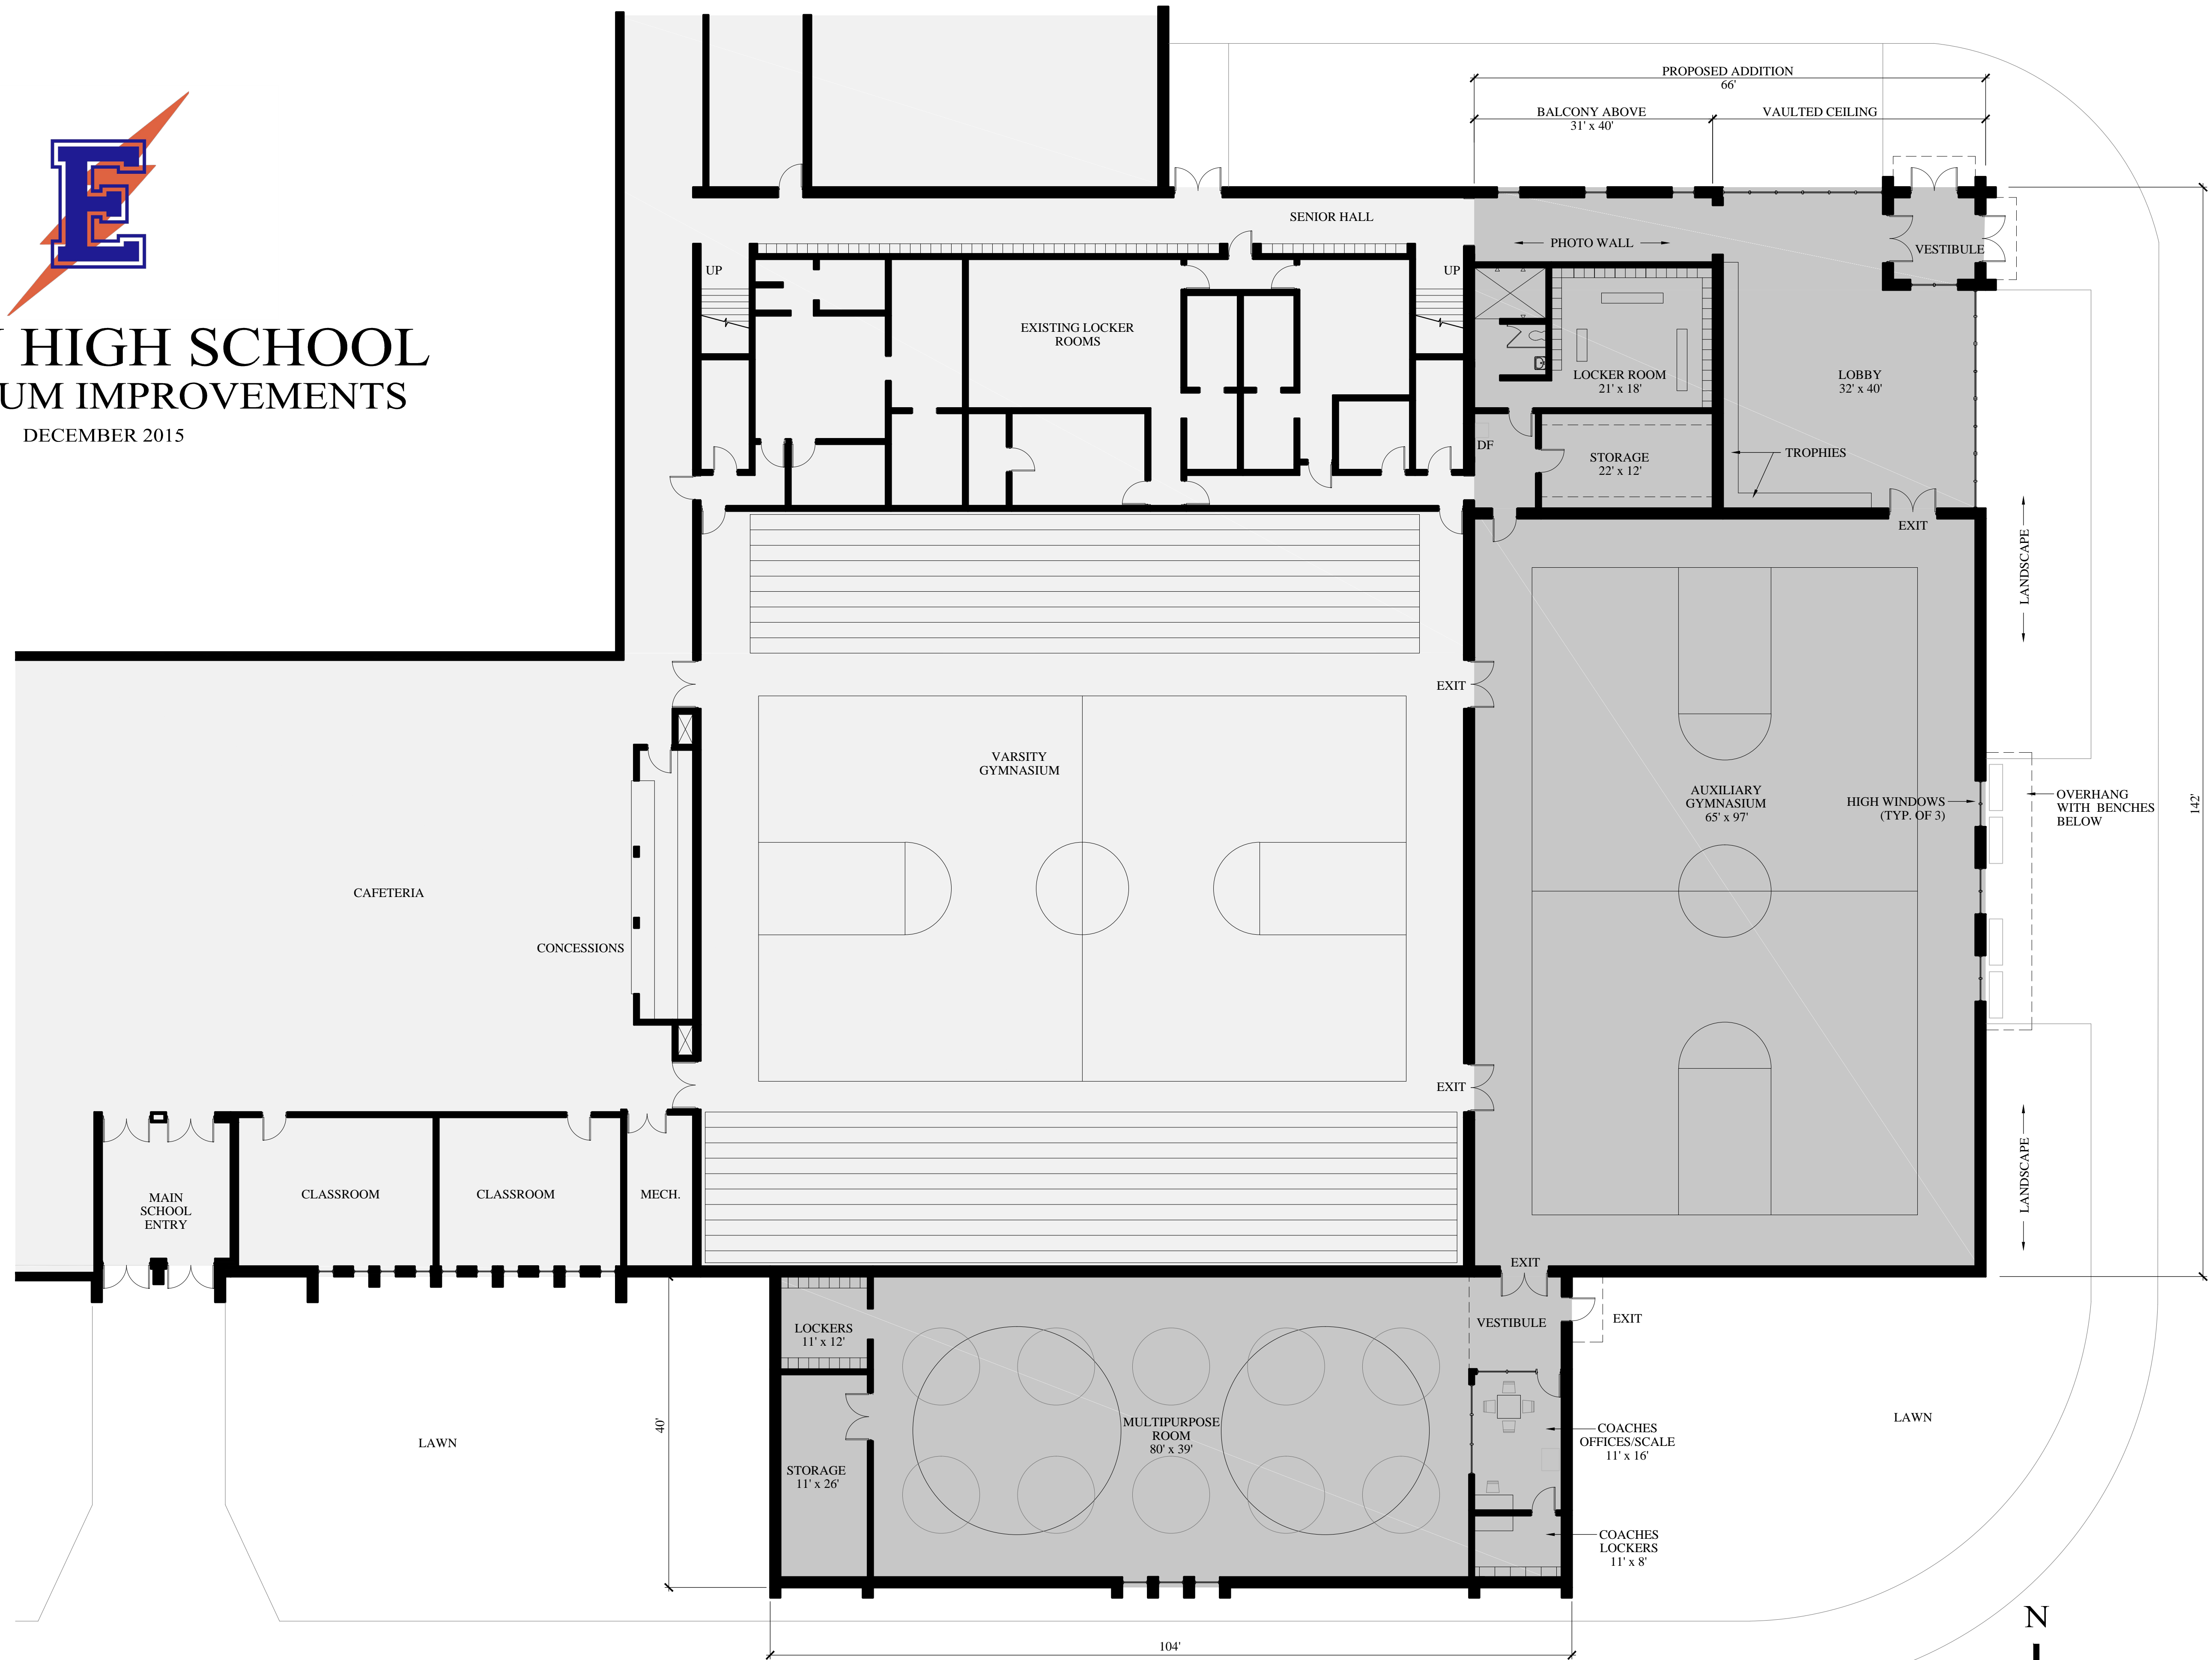

EDISON HIGH SCHOOL GYMNASIUM IMPROVEMENTS

DECEMBER 2015

FLOOR PLAN

3/32" = 1'-0"