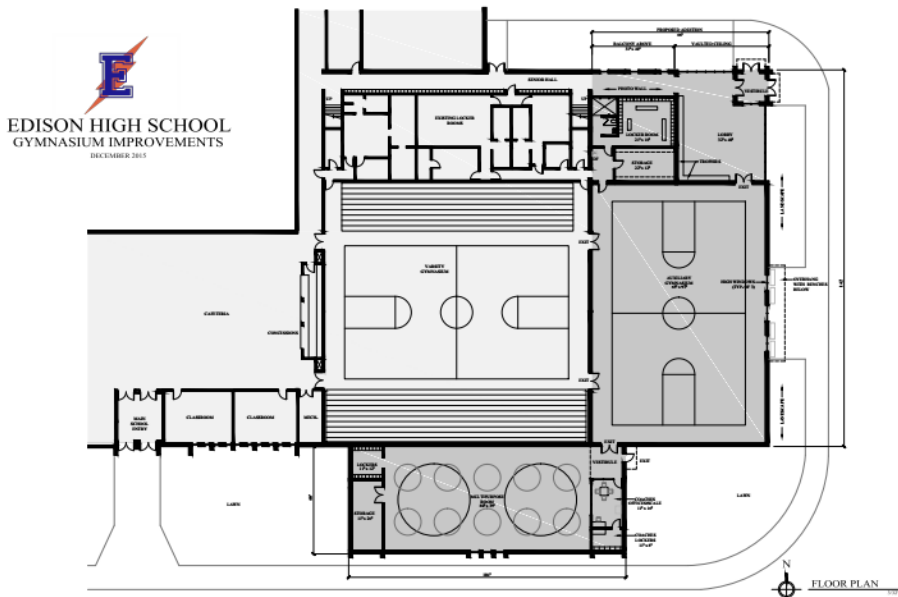

EHS Fieldhouse

Fieldhouse:

- Indoor Multi-sport Practice Field
- Artificial Turf Surface
- Expansion of Home Locker Room
- Coaches Office
- Storage of Stadium Equipment
- 15,000 Square Feet (50 yards x 33 yards)

EHS Auxiliary Gym, Gym Improvements & Multipurpose Wrestling Room

Auxiliary Gym & Gym Improvements:

- Regulation Basketball Court
- Additional Changing Rooms
- Expanded Balcony
- Additional Storage for Gym Equipment
- Creation of Athletics Lobby
- 11,200 Square Feet